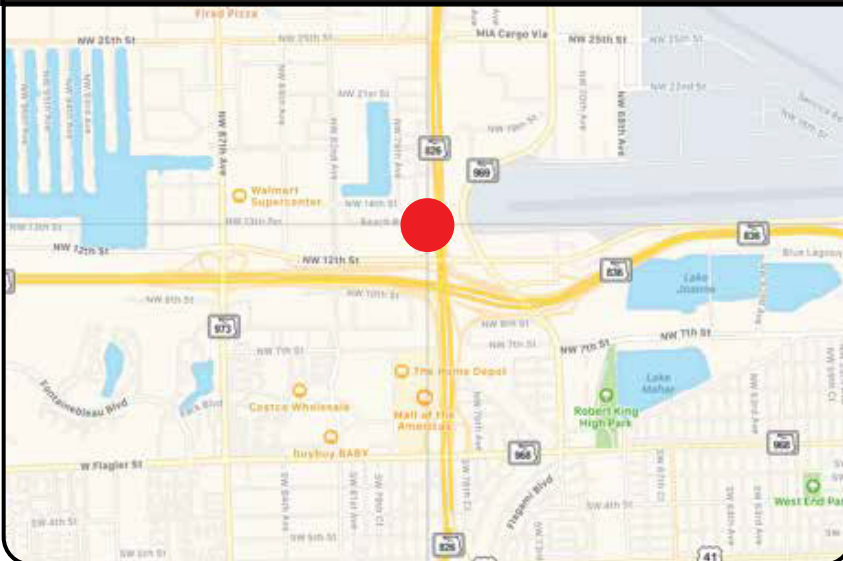

**1002N W/S Palmetto Expy. @ Dolphin Expy. Interchange, Southbound**

**Size:**

14'x48' Bulletin

**Benefits:**

Superb location @ nexus of Palmetto & Dolphin Expy's

**Illuminated:** Yes

**Latitude:** 25.784203

**Longitude:** -80.321727