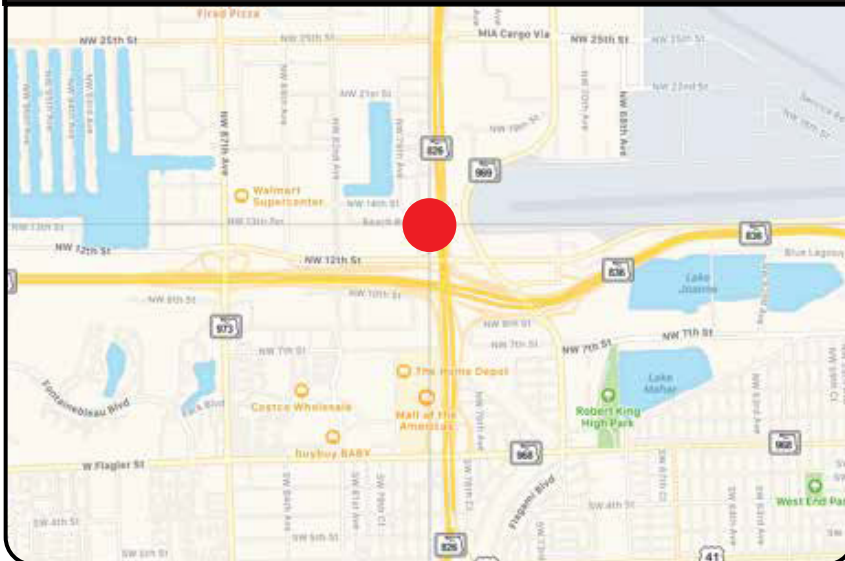

**1002S W/S Palmetto Expy. @ Dolphin Expy. Interchange, Northbound**

**Size:**

14'x48' Bulletin

**Benefits:**

Superb location @ nexus of Palmetto & Dolphin Expy's

**Illuminated:** Yes

**Latitude:** 25.784203

**Longitude:** -80.321727