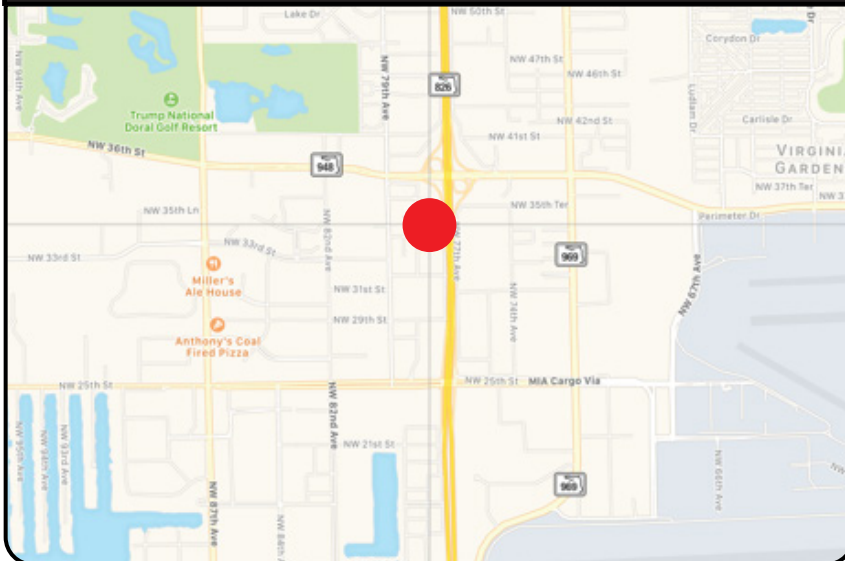

**1004N Palmetto Expressway W/S just south of Doral Blvd. Southbound**

**Size:**

14'x48' Bulletin

**Benefits:**

Excellent location near Gateway to Doral - Doral Blvd.

**Illuminated:** Yes

**Latitude:** 25.806477

**Longitude:** -80.321837

Phone 407.363.1212 • Fax 407.363.1747  
1226 Mount Vernon Street • Orlando, Florida 32803

[www.ViewpointofSouthFlorida.com](http://www.ViewpointofSouthFlorida.com)