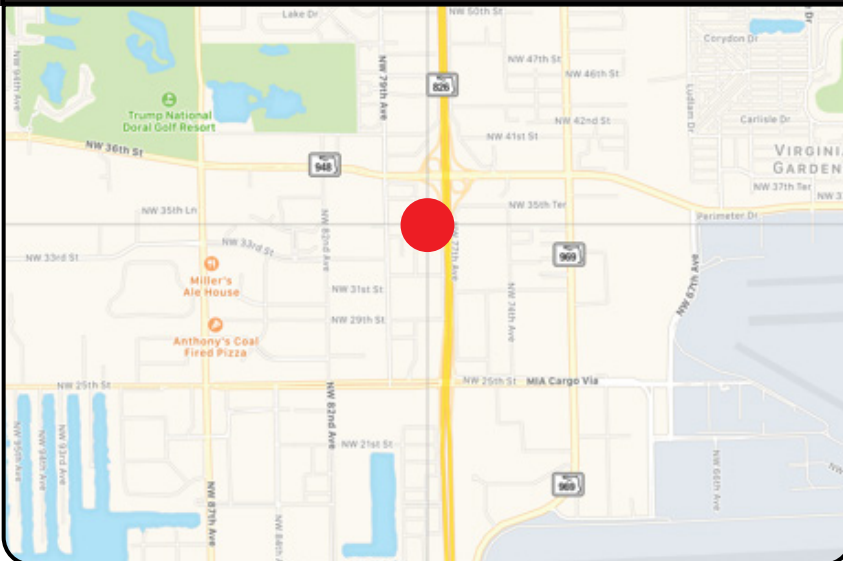

1004S Palmetto Expressway W/S just south of Doral Blvd. Northbound

Size:

14'x48' Bulletin

Benefits:

Excellent location near Gateway to Doral - Doral Blvd.

Illuminated: Yes

Latitude: 25.806477

Longitude: -80.321837