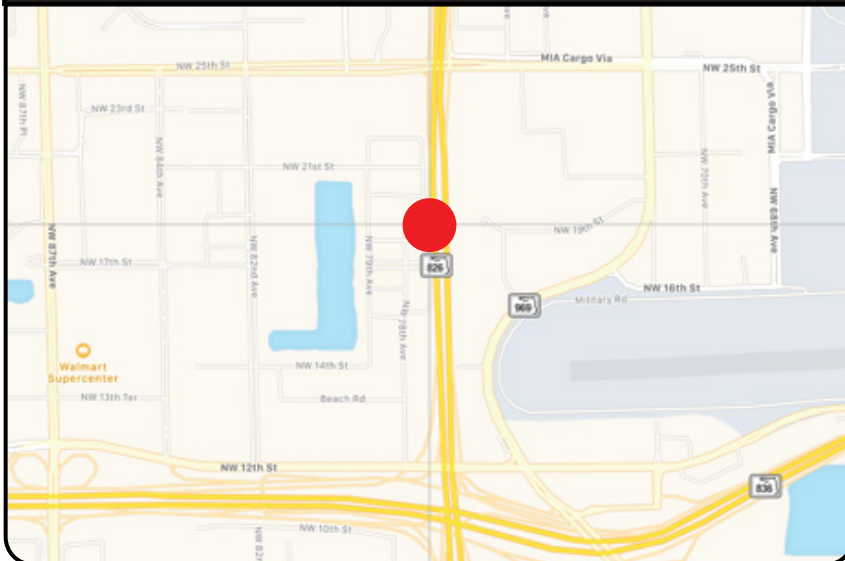

**1005N Palmetto Expressway West Side 1/2 mile North of Dolphin Expressway Southbound**

**Size:**

14'x48' Bulletin

**Benefits:**

Big exposure to a large audience.

**Illuminated:** Yes

**Latitude:** 25.791597

**Longitude:** -80.321668