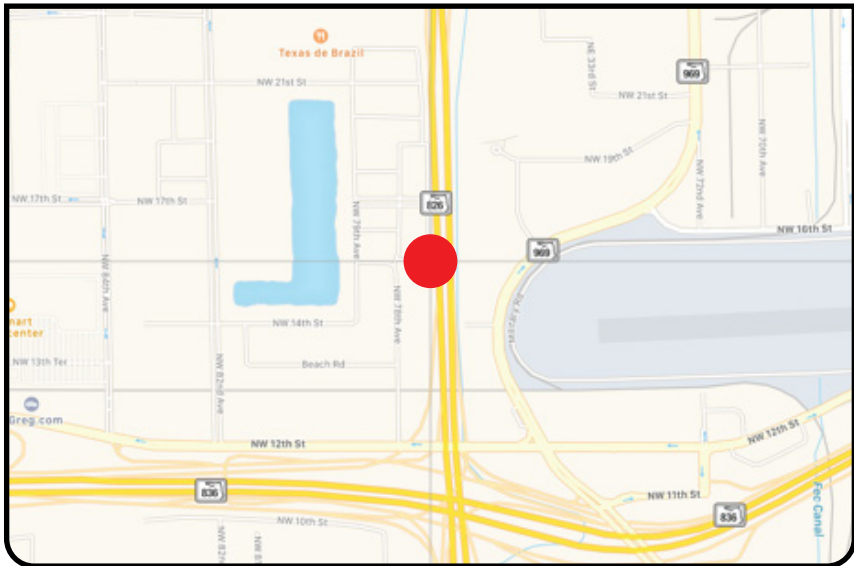

DIGITAL
DISPLAY

1006ND Palmetto Expressway West Side 1/4 Mile North of Dolphin Expressway Southbound

Size:

14'x48' Digital

Benefits:

High traffic count Expy location serving Doral, Hialeah

Illuminated: Yes

Latitude: 25.788223